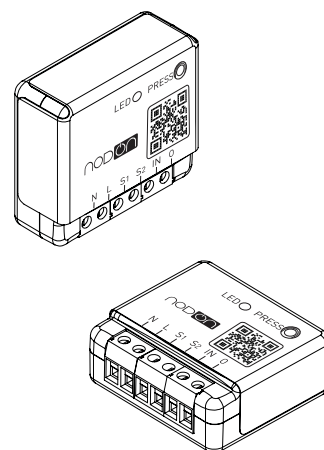

PRODUCT REFERENCE

SIN-2-1-01 - EAN: 3700313921425