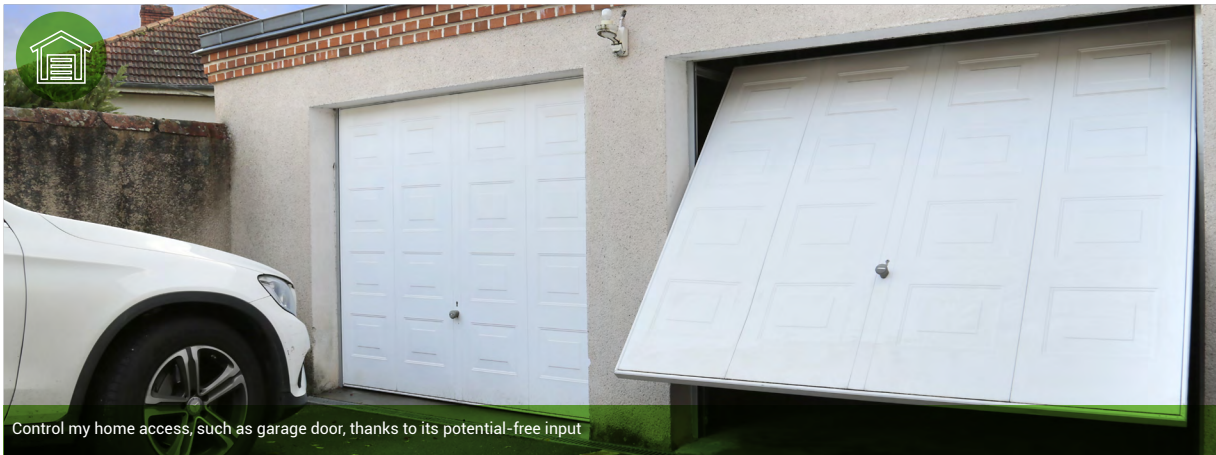

RELAY SWITCH 1 CHANNEL

Control my home access, such as garage door, thanks to its potential-free input

Switch ON / OFF my appliances remotely, directly from the wall

Control my boiler and centralized heating system, thanks to its potential-free input

Turn my wall socket into remotely controllable smart plugs

TECHNICAL SPECIFICATIONS

Power supply : 230V AC +/-10%
50Hz
Maximum output power: 2.3kW
(Resistive load)
Self-consumption: <1W
Operational temperature: 0°C to 40°
Radio: EnOcean® Protocol
868.3MHz Bidirectional
EEP: D2-01-0E
Range: 30m
2 inputs for existing wired wall
switch(es)
Dimension – 40*45*16,9mm